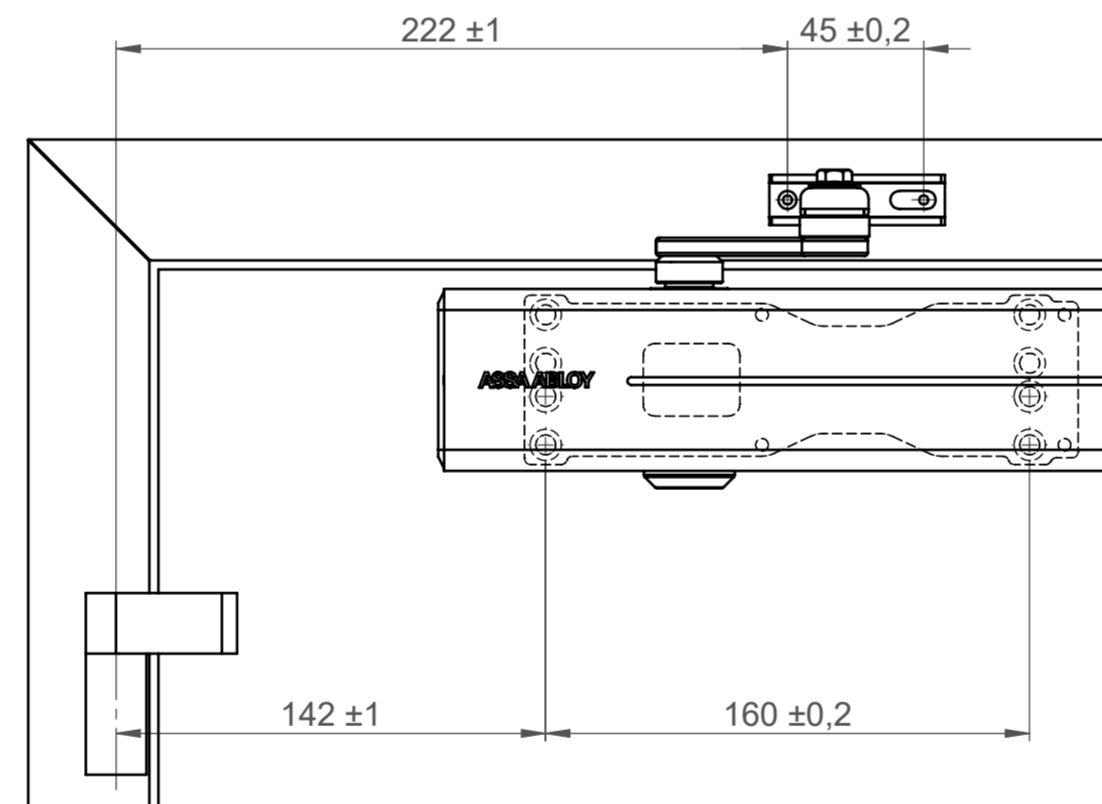

This work is copyright and no part may be reproduced, by any process, nor may any other exclusive right be exercised without the permission of ASSA ABLOY.

Direktbefestigung direct installation

DIN links
left hand door

DIN rechts
right hand door

Befestigung mit Montageplatte installation with mounting plate

DIN links
left hand door

DIN rechts
right hand door

State	Description	Date	Name				
	Inspection Dimension			Name local language		DC200 Normalmontage	
Surface:				Material:		General tolerance:	
Volume:	Weight:	Surface area:	Created (YYYY-MM-DD):	Designed by:	Drawn by:	Scale:	Projection:
mm ³	gram	mm ²	2018-08-30	andsau	andsau	1:2.5 (A2)	
ASSA ABLOY ASSA ABLOY Sicherheitstechnik GmbH				Door closer accessory standard installation hinge side Normalmontage Bandseite		Alternate ID	Rev.:
						DC200-1000 Document ID	D001005508-001 1