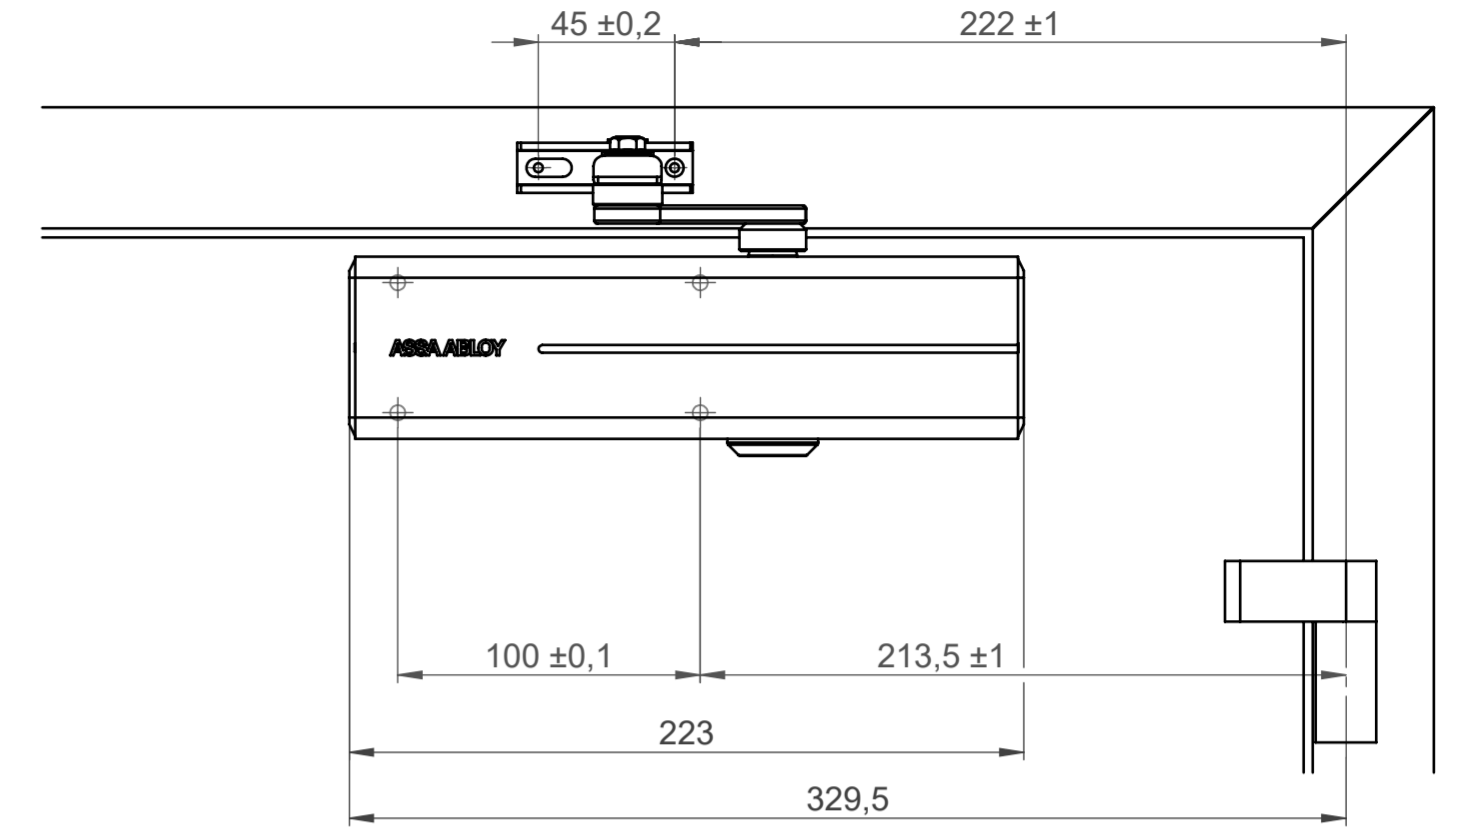

This work is copyright and no part may be reproduced, by any process, nor may any other exclusive right be exercised without the permission of ASSA ABLOY.

Direktbefestigung direct installation

DIN links
left hand door

DIN rechts
right hand door

Befestigung mit Montageplatte installation with mounting plate

DIN links
left hand door

DIN rechts
right hand door

State	Description	Date	Name				
	Inspection Dimension			Name local language		DC200 Normalmontage	
Surface:				Material:		General tolerance:	
Volume:	Weight:	Surface area:	Created (YYYY-MM-DD):	Designed by:	Drawn by:	Scale:	Projection:
mm ³	gram	mm ²	2018-08-30	andsau	andsau	1:2.5 (A2)	
ASSA ABLOY ASSA ABLOY Sicherheitstechnik GmbH				Door closer accessory standard installation hinge side Normalmontage Bandseite		Alternate ID	Rev.:
						DC200-1000 Document ID	D001005508-001 1