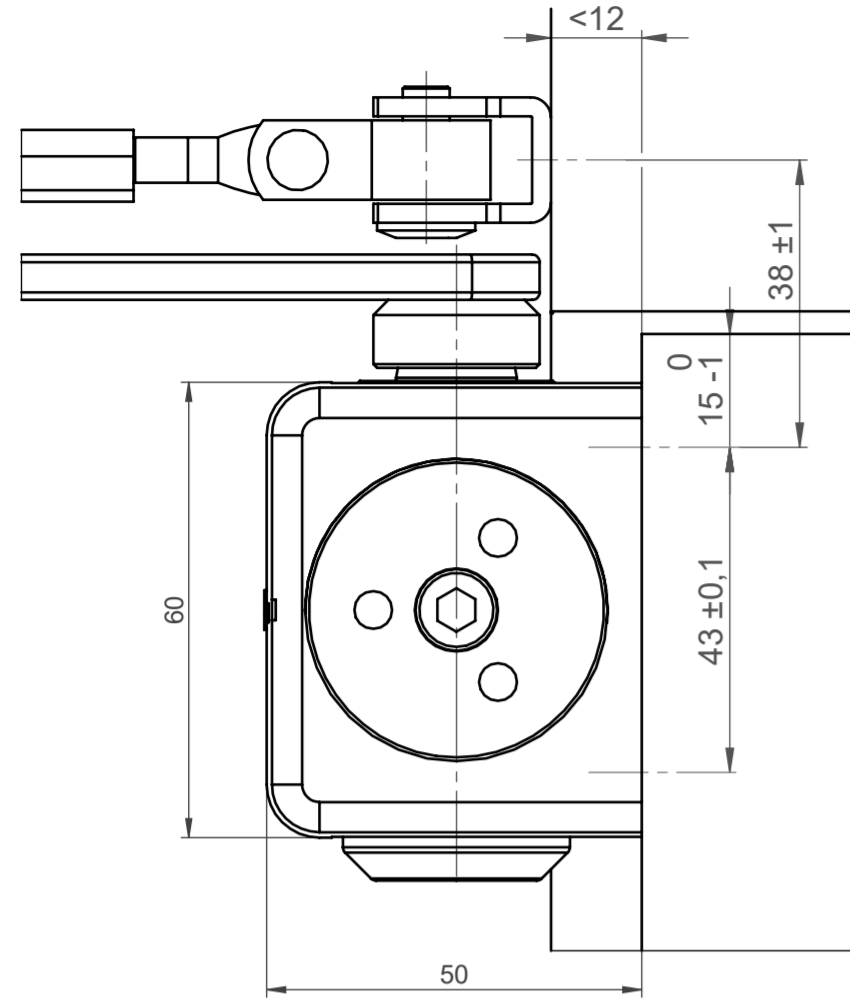

This work is copyright and no part may be reproduced, by any process, nor may any other exclusive right be exercised without the permission of ASSA ABLOY.

Direktbefestigung direct installation

DIN links
left hand door

DIN rechts
right hand door

Befestigung mit Montageplatte installation with mounting plate

DIN links
left hand door

DIN rechts
right hand door

State	Description	Date	Name				
	Inspection Dimension			Name local language		DC200 Normalmontage	
Surface:				Material:		General tolerance:	
Volume:	Weight:	Surface area:	Created (YYYY-MM-DD):	Designed by:	Drawn by:	Scale:	Projection:
mm ³	gram	mm ²	2018-08-30	andsau	andsau	1:2.5 (A2)	
ASSA ABLOY ASSA ABLOY Sicherheitstechnik GmbH				Door closer accessory standard installation hinge side Normalmontage Bandseite		Alternate ID	Rev.:
						DC200-1000 Document ID	D001005508-001 1