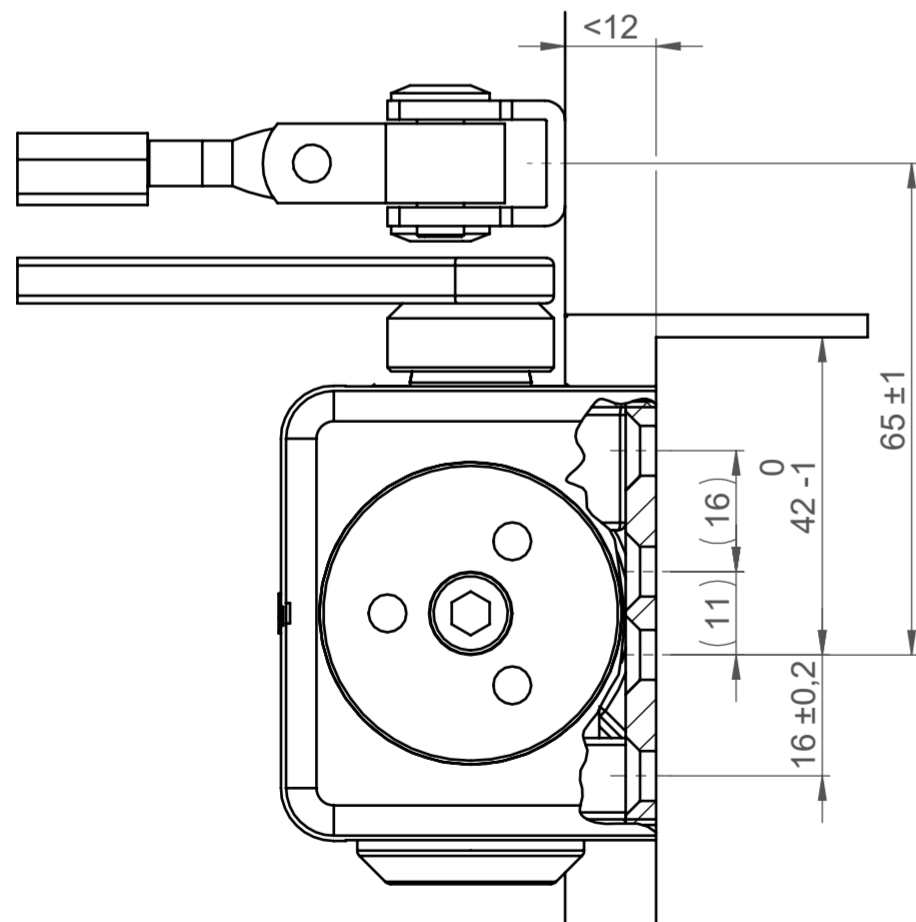

This work is copyright and no part may be reproduced, by any process, nor may any other exclusive right be exercised without the permission of ASSA ABLOY.

Direktbefestigung direct installation

DIN links
left hand door

DIN rechts
right hand door

Befestigung mit Montageplatte installation with mounting plate

DIN links
left hand door

DIN rechts
right hand door

State	Description	Date	Name				
	Inspection Dimension			Name local language		DC200 Normalmontage	
Surface:				Material:		General tolerance:	
Volume:	Weight:	Surface area:	Created (YYYY-MM-DD):	Designed by:	Drawn by:	Scale:	Projection:
mm ³	gram	mm ²	2018-08-30	andsau	andsau	1:2.5 (A2)	
ASSA ABLOY ASSA ABLOY Sicherheitstechnik GmbH				Door closer accessory standard installation hinge side Normalmontage Bandseite		Alternate ID	Rev.:
						DC200-1000 Document ID	D001005508-001 1