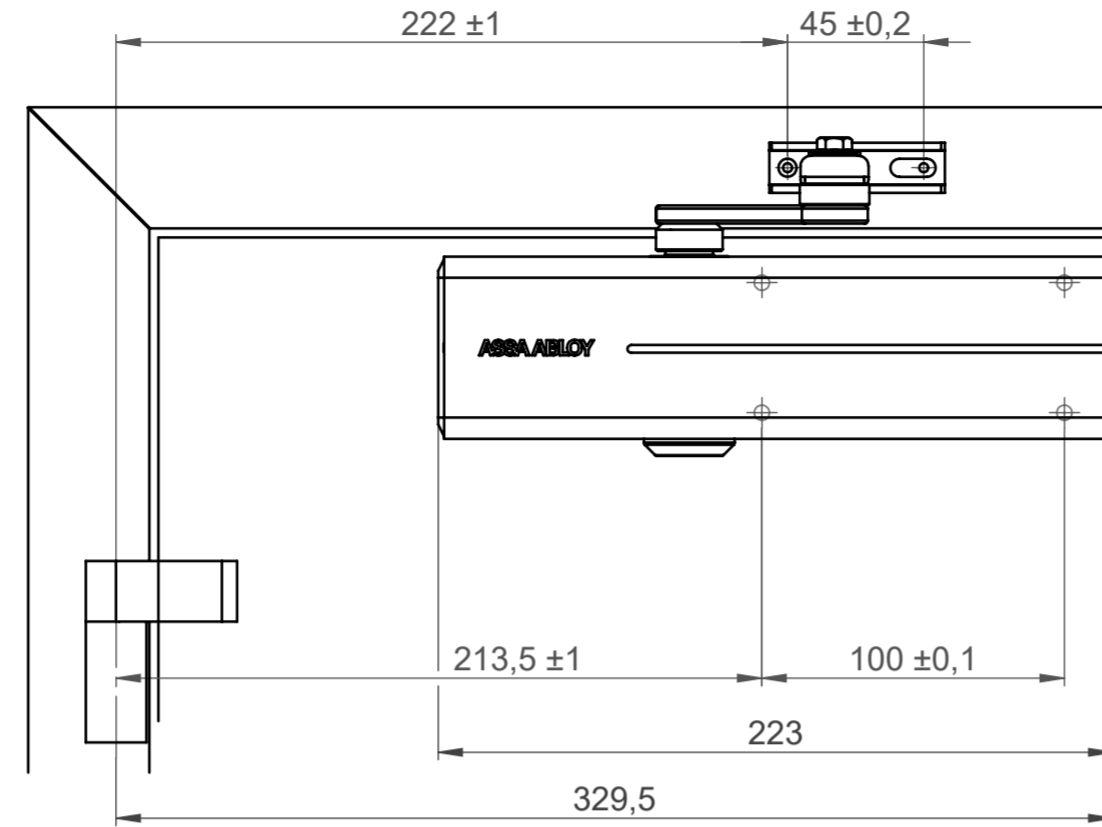

This work is copyright and no part may be reproduced, by any process, nor may any other exclusive right be exercised without the permission of ASSA ABLOY.

Direktbefestigung direct installation

DIN links
left hand door

DIN rechts
right hand door

Befestigung mit Montageplatte installation with mounting plate

DIN links
left hand door

DIN rechts
right hand door

State	Description	Date	Name				
	Inspection Dimension			Name local language		DC200 Normalmontage	
Surface:				Material:		General tolerance:	
Volume:	Weight:	Surface area:	Created (YYYY-MM-DD):	Designed by:	Drawn by:	Scale:	Projection:
mm ³	gram	mm ²	2018-08-30	andsau	andsau	1:2.5 (A2)	
ASSA ABLOY ASSA ABLOY Sicherheitstechnik GmbH				Door closer accessory standard installation hinge side Normalmontage Bandseite		Alternate ID	Rev.:
						DC200-1000 Document ID	D001005508-001 1