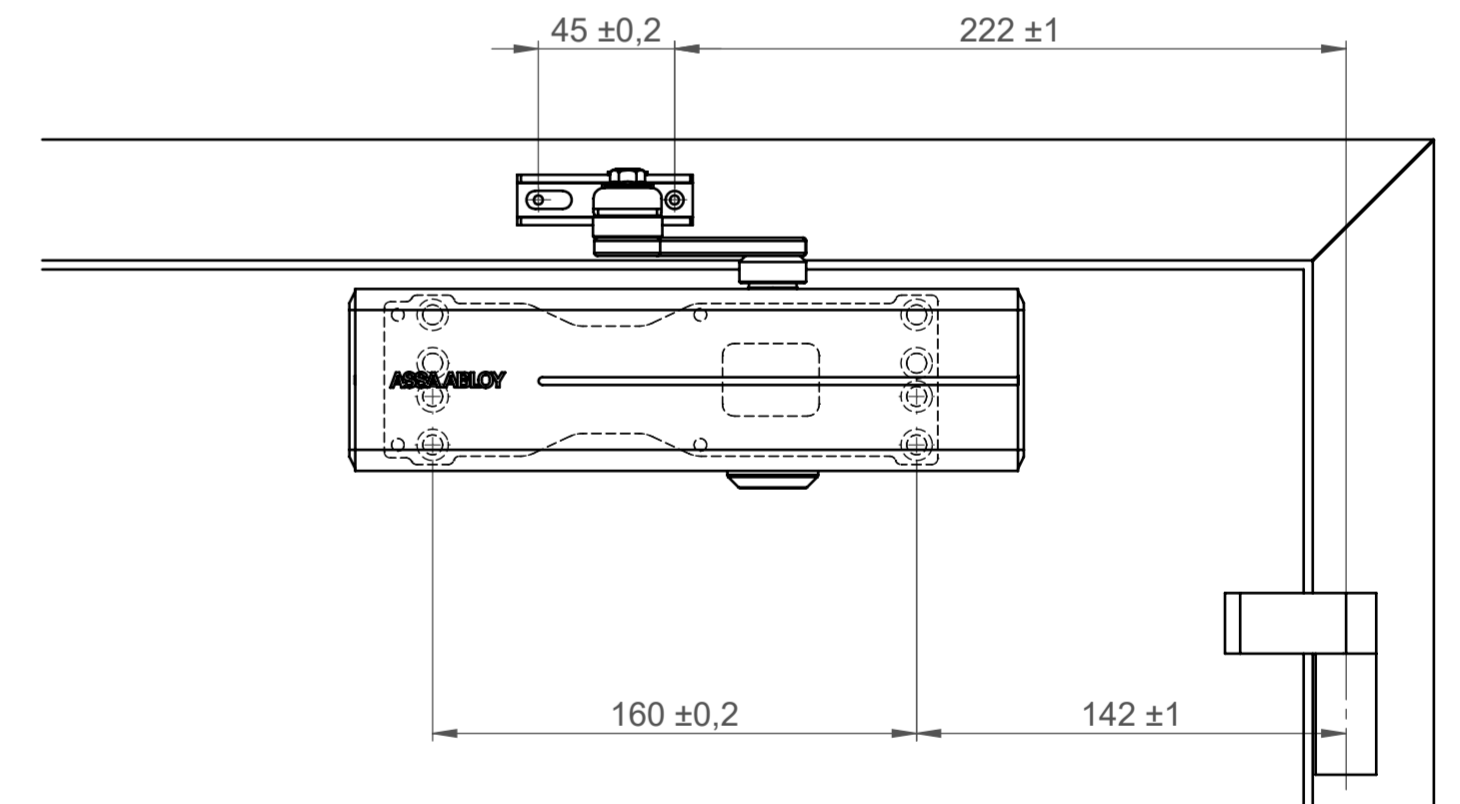

This work is copyright and no part may be reproduced, by any process, nor may any other exclusive right be exercised without the permission of ASSA ABLOY.

Direktbefestigung direct installation

DIN links
left hand door

DIN rechts
right hand door

Befestigung mit Montageplatte installation with mounting plate

DIN links
left hand door

DIN rechts
right hand door

State	Description	Date	Name				
	Inspection Dimension			Name local language		DC200 Normalmontage	
Surface:				Material:		General tolerance:	
Volume:	Weight:	Surface area:	Created (YYYY-MM-DD):	Designed by:	Drawn by:	Scale:	Projection:
mm ³	gram	mm ²	2018-08-30	andsau	andsau	1:2.5 (A2)	
ASSA ABLOY ASSA ABLOY Sicherheitstechnik GmbH				Door closer accessory standard installation hinge side Normalmontage Bandseite		Alternate ID	Rev.:
						DC200-1000 Document ID	D001005508-001 1