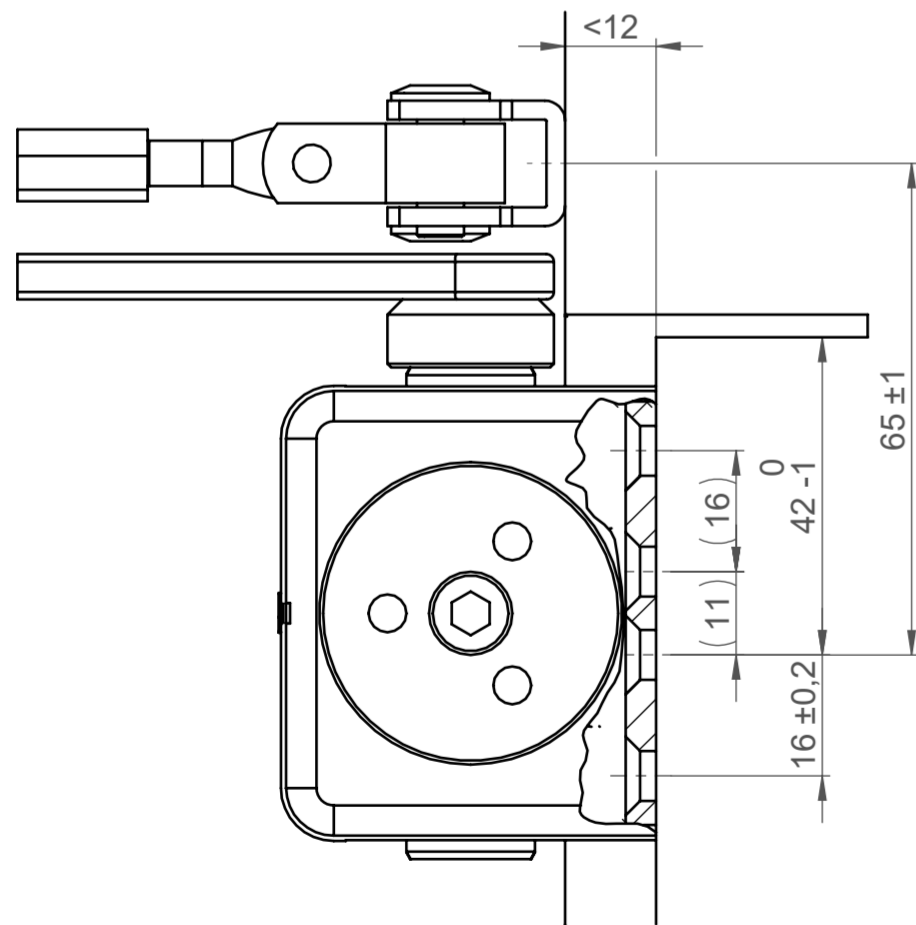

This work is copyright and no part may be reproduced, by any process, nor may any other exclusive right be exercised without the permission of ASSA ABLOY.

Direktbefestigung direct installation

DIN links
left hand door

DIN rechts
right hand door

Befestigung mit Montageplatte installation with mounting plate

DIN links
left hand door

DIN rechts
right hand door

State	Description	Date	Name				
Inspection Dimension				Name local language DC300 Normalmontage			
Surface:				Material:		General tolerance:	
Volume: mm ³	Weight: gram	Surface area: mm ²	Created (YYYY-MM-DD) 2018-07-27	Designed by: andsau	Drawn by: andsau	Scale: 1:2.5 (A2)	Projection:
ASSA ABLOY ASSA ABLOY Sicherheitstechnik GmbH				Door closer accessory standard installation hinge side Normalmontage Bandseite		Alternate ID DC300-1000	Rev.:
						Document ID D001001986-001	1