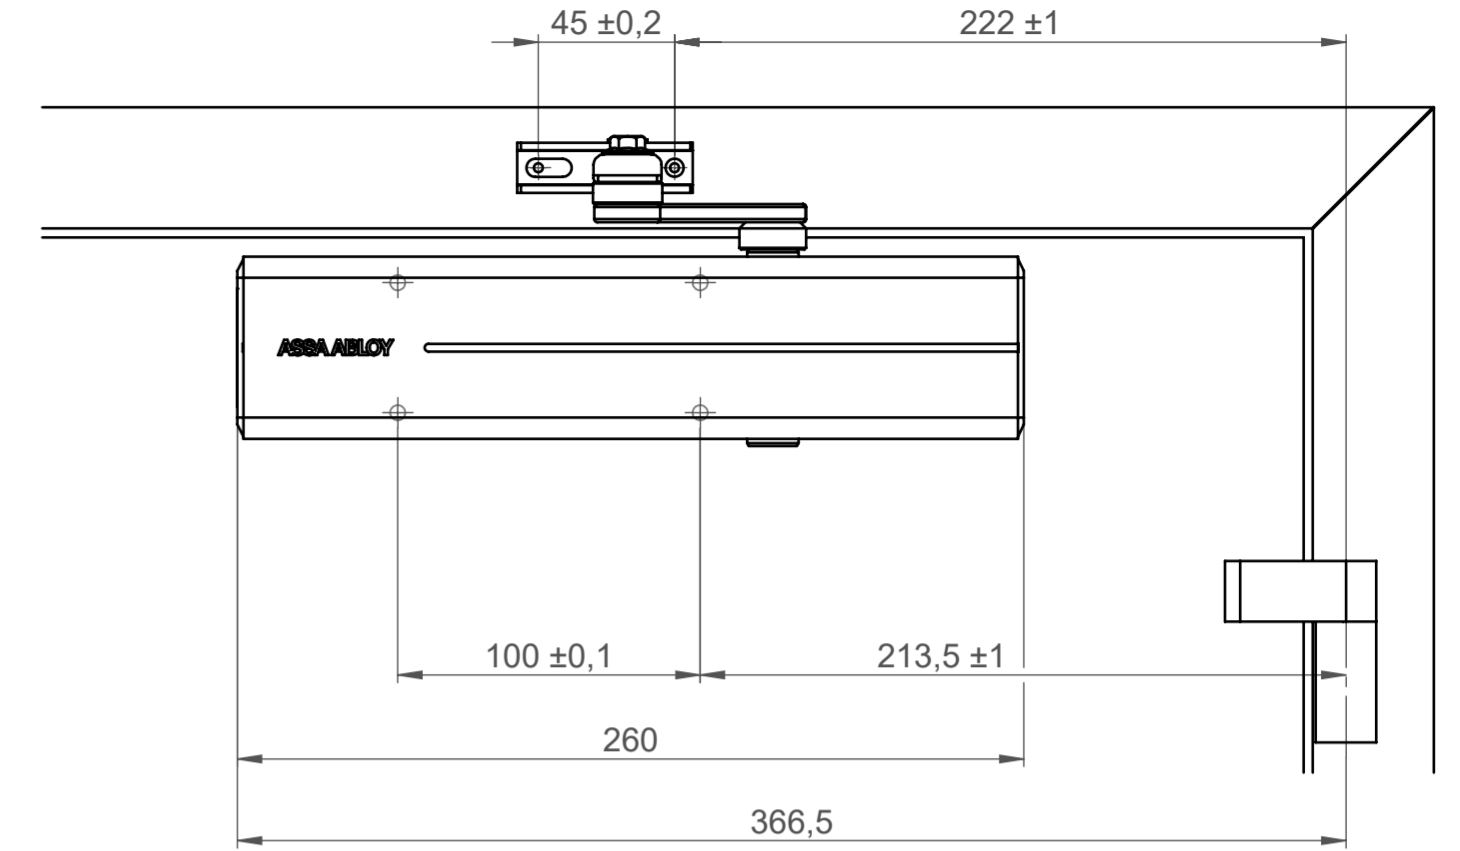

This work is copyright and no part may be reproduced, by any process, nor may any other exclusive right be exercised without the permission of ASSA ABLOY.

Direktbefestigung direct installation

DIN links
left hand door

DIN rechts
right hand door

Befestigung mit Montageplatte installation with mounting plate

DIN links
left hand door

DIN rechts
right hand door

State	Description	Date	Name				
Inspection Dimension				Name local language DC300 Normalmontage			
Surface:				Material:		General tolerance:	
Volume: mm ³	Weight: gram	Surface area: mm ²	Created (YYYY-MM-DD) 2018-07-27	Designed by: andsau	Drawn by: andsau	Scale: 1:2.5 (A2)	Projection:
ASSA ABLOY ASSA ABLOY Sicherheitstechnik GmbH				Door closer accessory standard installation hinge side Normalmontage Bandseite		Alternate ID DC300-1000	Rev.:
						Document ID D001001986-001	1