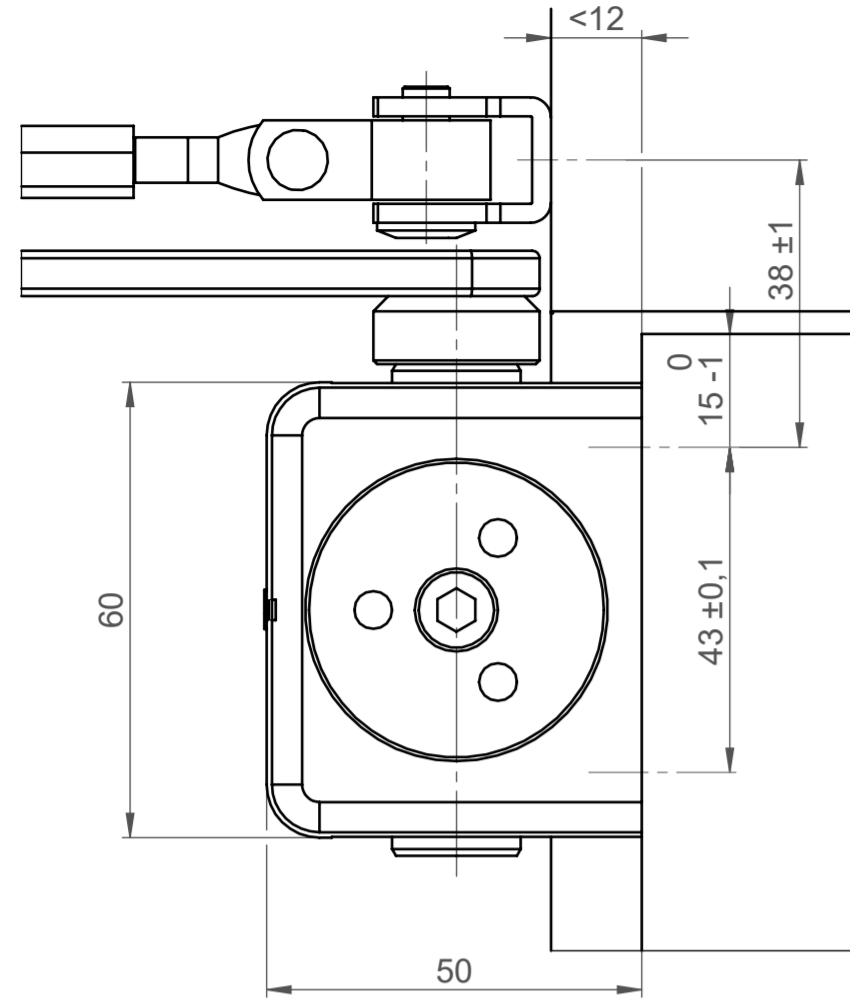

This work is copyright and no part may be reproduced, by any process, nor may any other exclusive right be exercised without the permission of ASSA ABLOY.

Direktbefestigung direct installation

DIN links
left hand door

DIN rechts
right hand door

Befestigung mit Montageplatte installation with mounting plate

DIN links
left hand door

DIN rechts
right hand door

State	Description	Date	Name				
Inspection Dimension				Name local language DC300 Normalmontage			
Surface:				Material:		General tolerance:	
Volume: mm ³	Weight: gram	Surface area: mm ²	Created (YYYY-MM-DD) 2018-07-27	Designed by: andsau	Drawn by: andsau	Scale: 1:2.5 (A2)	Projection:
ASSA ABLOY ASSA ABLOY Sicherheitstechnik GmbH				Door closer accessory standard installation hinge side Normalmontage Bandseite		Alternate ID DC300-1000	Rev.:
						Document ID D001001986-001	1