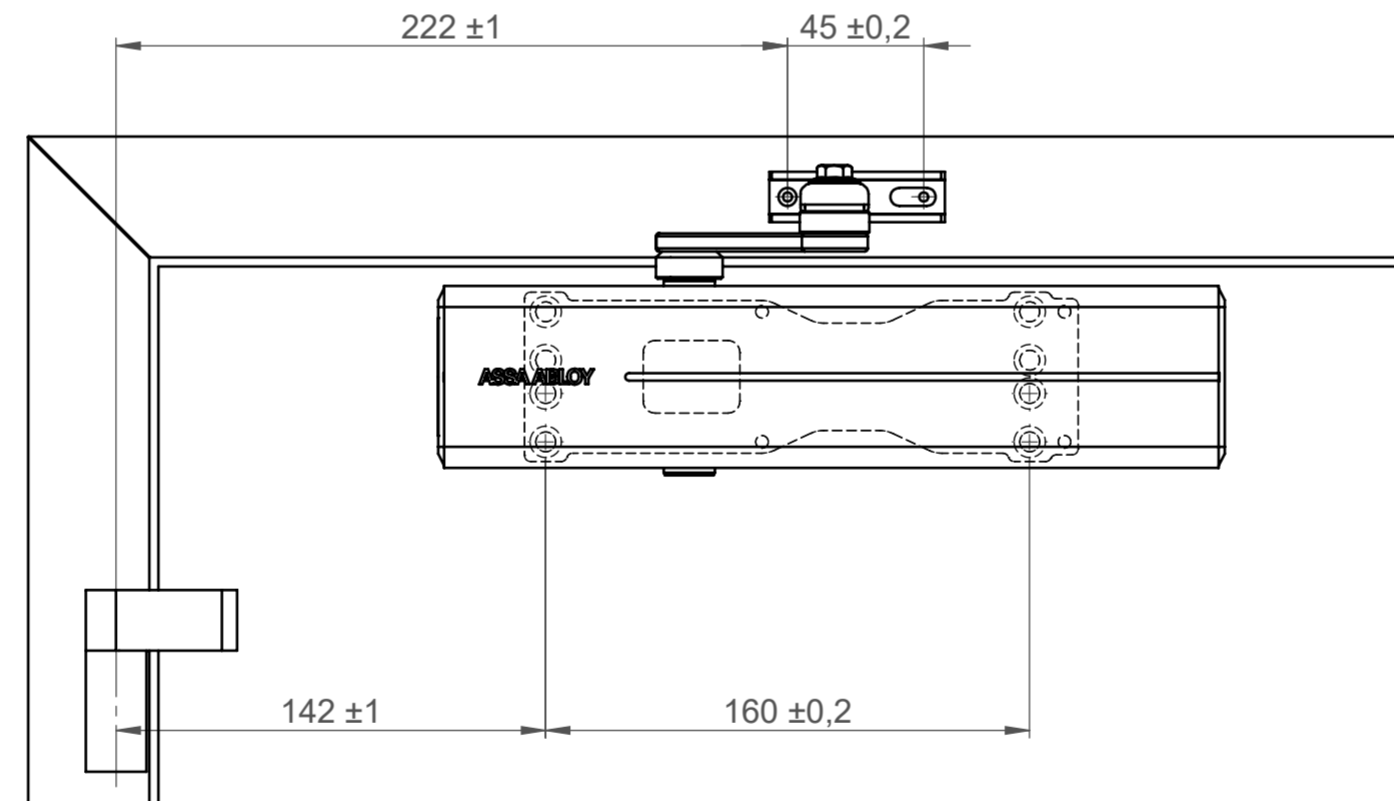

This work is copyright and no part may be reproduced, by any process, nor may any other exclusive right be exercised without the permission of ASSA ABLOY.

Direktbefestigung direct installation

DIN links
left hand door

DIN rechts
right hand door

Befestigung mit Montageplatte installation with mounting plate

DIN links
left hand door

DIN rechts
right hand door

State	Description	Date	Name				
Inspection Dimension				Name local language DC300 Normalmontage			
Surface:				Material:		General tolerance:	
Volume: mm ³	Weight: gram	Surface area: mm ²	Created (YYYY-MM-DD) 2018-07-27	Designed by: andsau	Drawn by: andsau	Scale: 1:2.5 (A2)	Projection:
ASSA ABLOY ASSA ABLOY Sicherheitstechnik GmbH				Door closer accessory standard installation hinge side Normalmontage Bandseite		Alternate ID DC300-1000	Rev.:
						Document ID D001001986-001	1