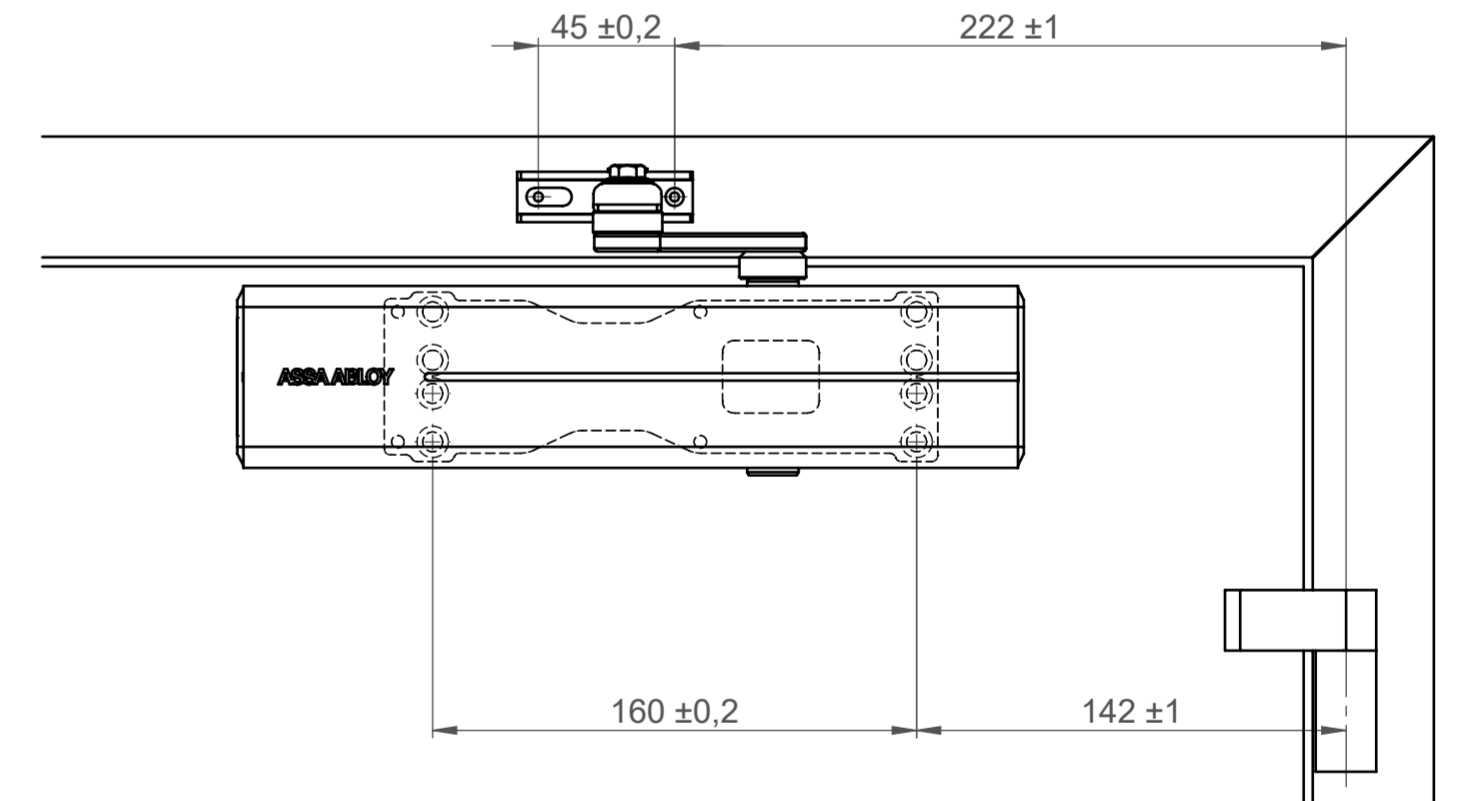

This work is copyright and no part may be reproduced, by any process, nor may any other exclusive right be exercised without the permission of ASSA ABLOY.

Direktbefestigung direct installation

DIN links
left hand door

DIN rechts
right hand door

Befestigung mit Montageplatte installation with mounting plate

DIN links
left hand door

DIN rechts
right hand door

State	Description	Date	Name				
Inspection Dimension				Name local language DC300 Normalmontage			
Surface:				Material:		General tolerance:	
Volume: mm ³	Weight: gram	Surface area: mm ²	Created (YYYY-MM-DD) 2018-07-27	Designed by: andsau	Drawn by: andsau	Scale: 1:2.5 (A2)	Projection:
ASSA ABLOY ASSA ABLOY Sicherheitstechnik GmbH				Door closer accessory standard installation hinge side Normalmontage Bandseite		Alternate ID DC300-1000	Rev.:
						Document ID D001001986-001	1