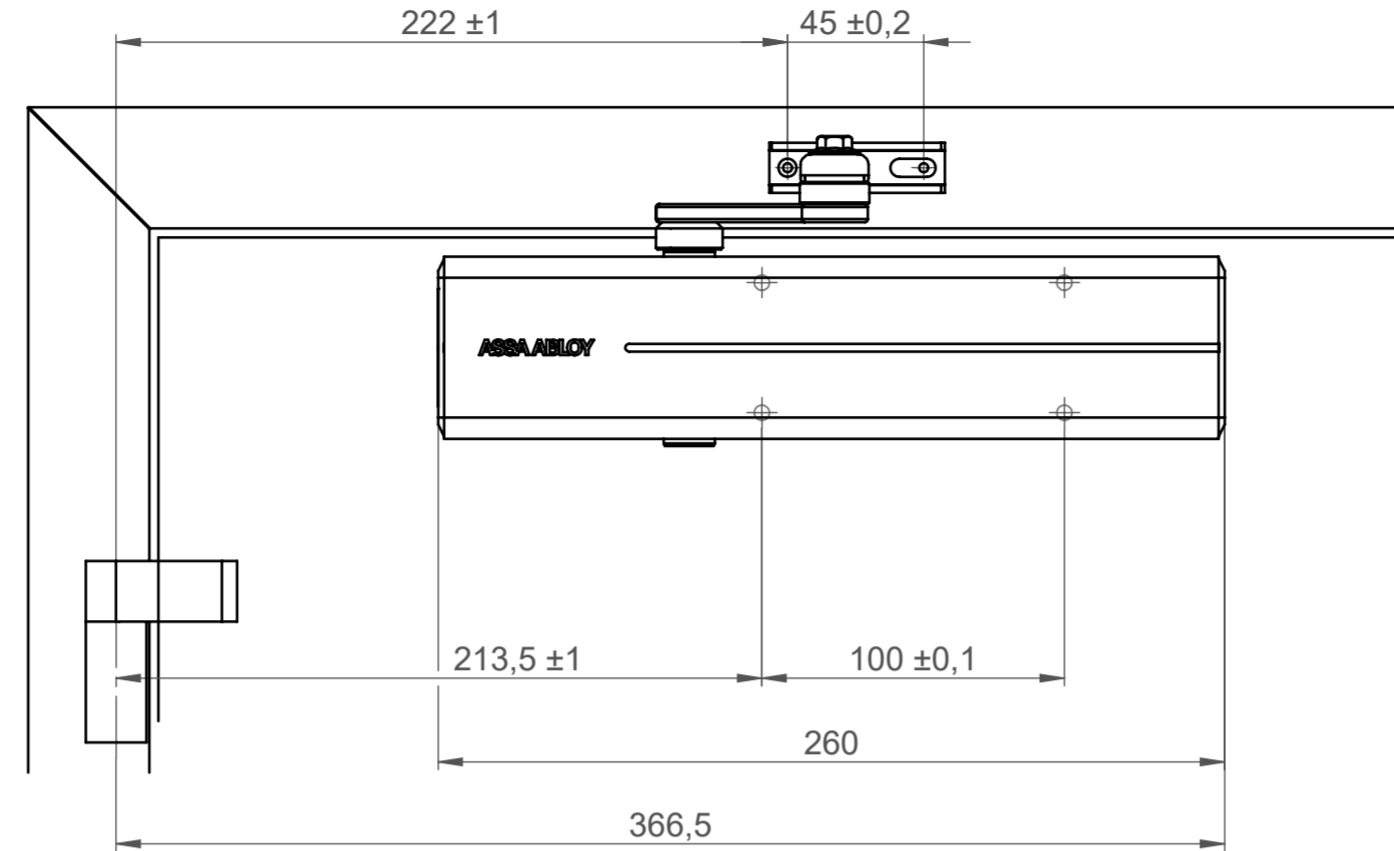

This work is copyright and no part may be reproduced, by any process, nor may any other exclusive right be exercised without the permission of ASSA ABLOY.

Direktbefestigung direct installation

DIN links
left hand door

DIN rechts
right hand door

Befestigung mit Montageplatte installation with mounting plate

DIN links
left hand door

DIN rechts
right hand door

State	Description	Date	Name				
Inspection Dimension				Name local language DC300 Normalmontage			
Surface:				Material:		General tolerance:	
Volume: mm ³	Weight: gram	Surface area: mm ²	Created (YYYY-MM-DD) 2018-07-27	Designed by: andsau	Drawn by: andsau	Scale: 1:2.5 (A2)	Projection:
ASSA ABLOY ASSA ABLOY Sicherheitstechnik GmbH				Door closer accessory standard installation hinge side Normalmontage Bandseite		Alternate ID DC300-1000	Rev.:
						Document ID D001001986-001	1