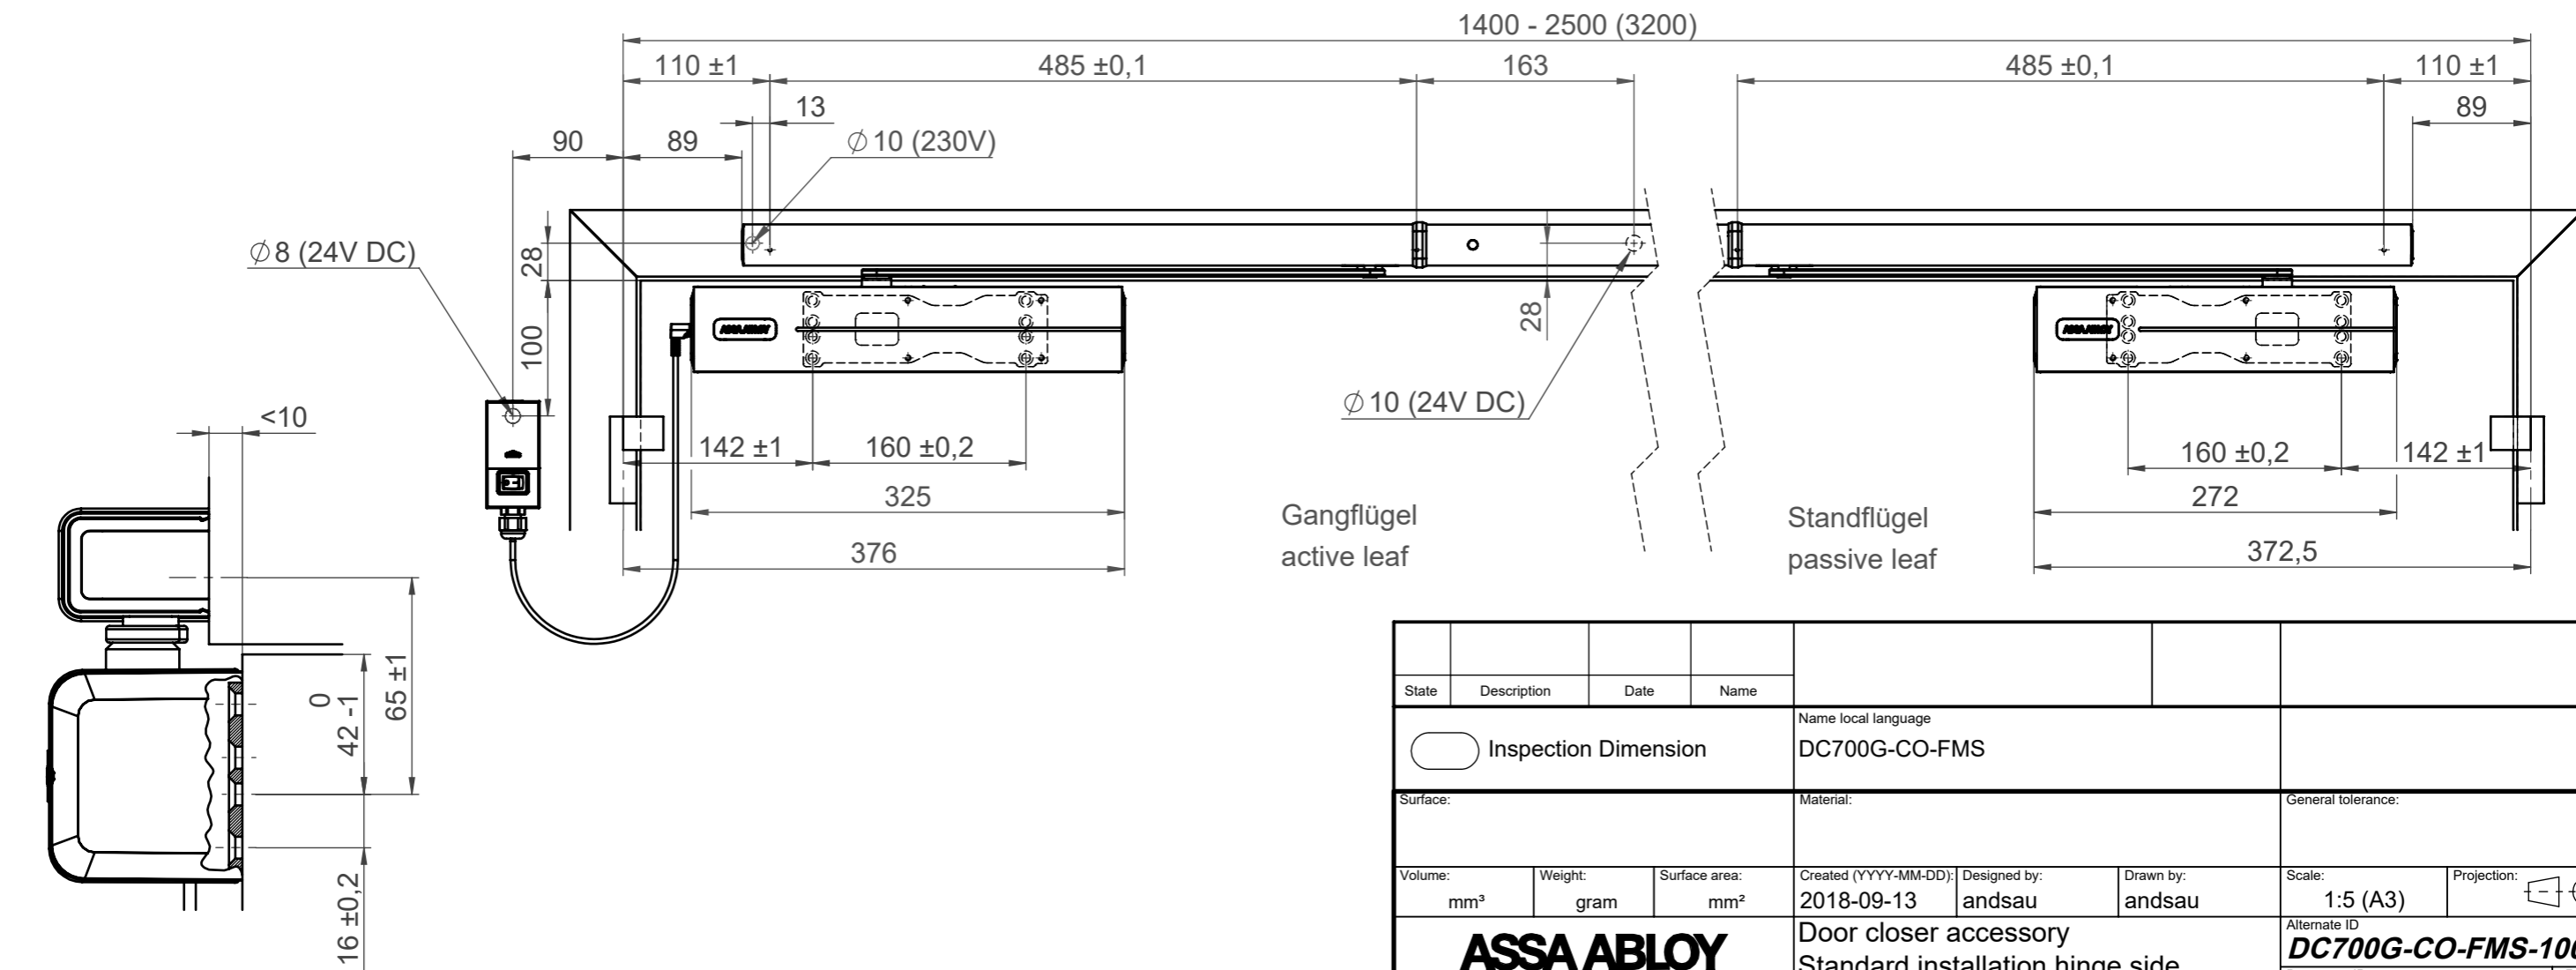

This work is copyright and no part may be reproduced, by any process, nor may any other exclusive right be exercised without the permission of ASSA ABLOY.

Direktbefestigung direct installation

1400 - 2500 (3200)

Befestigung mit Montageplatte installation with mounting plate

1400 - 2500 (3200)

State	Description	Date	Name						
Inspection Dimension				Name local language		DC700G-CO-FMS			
Surface:				Material:		General tolerance:			
Volume:	Weight:	Surface area:	Created (YYYY-MM-DD):	Designed by:	Drawn by:	Scale:	Projection:		
mm ³	gram	mm ²	2018-09-13	andsau	andsau	1:5 (A3)			
ASSA ABLOY			Door closer accessory			Alternate ID			
ASSA ABLOY Sicherheitstechnik GmbH			Standard installation hinge side			DC700G-CO-FMS-1000			
			Normalmontage Bandseite			Document ID		Rev.:	
						D001007564-001		1	