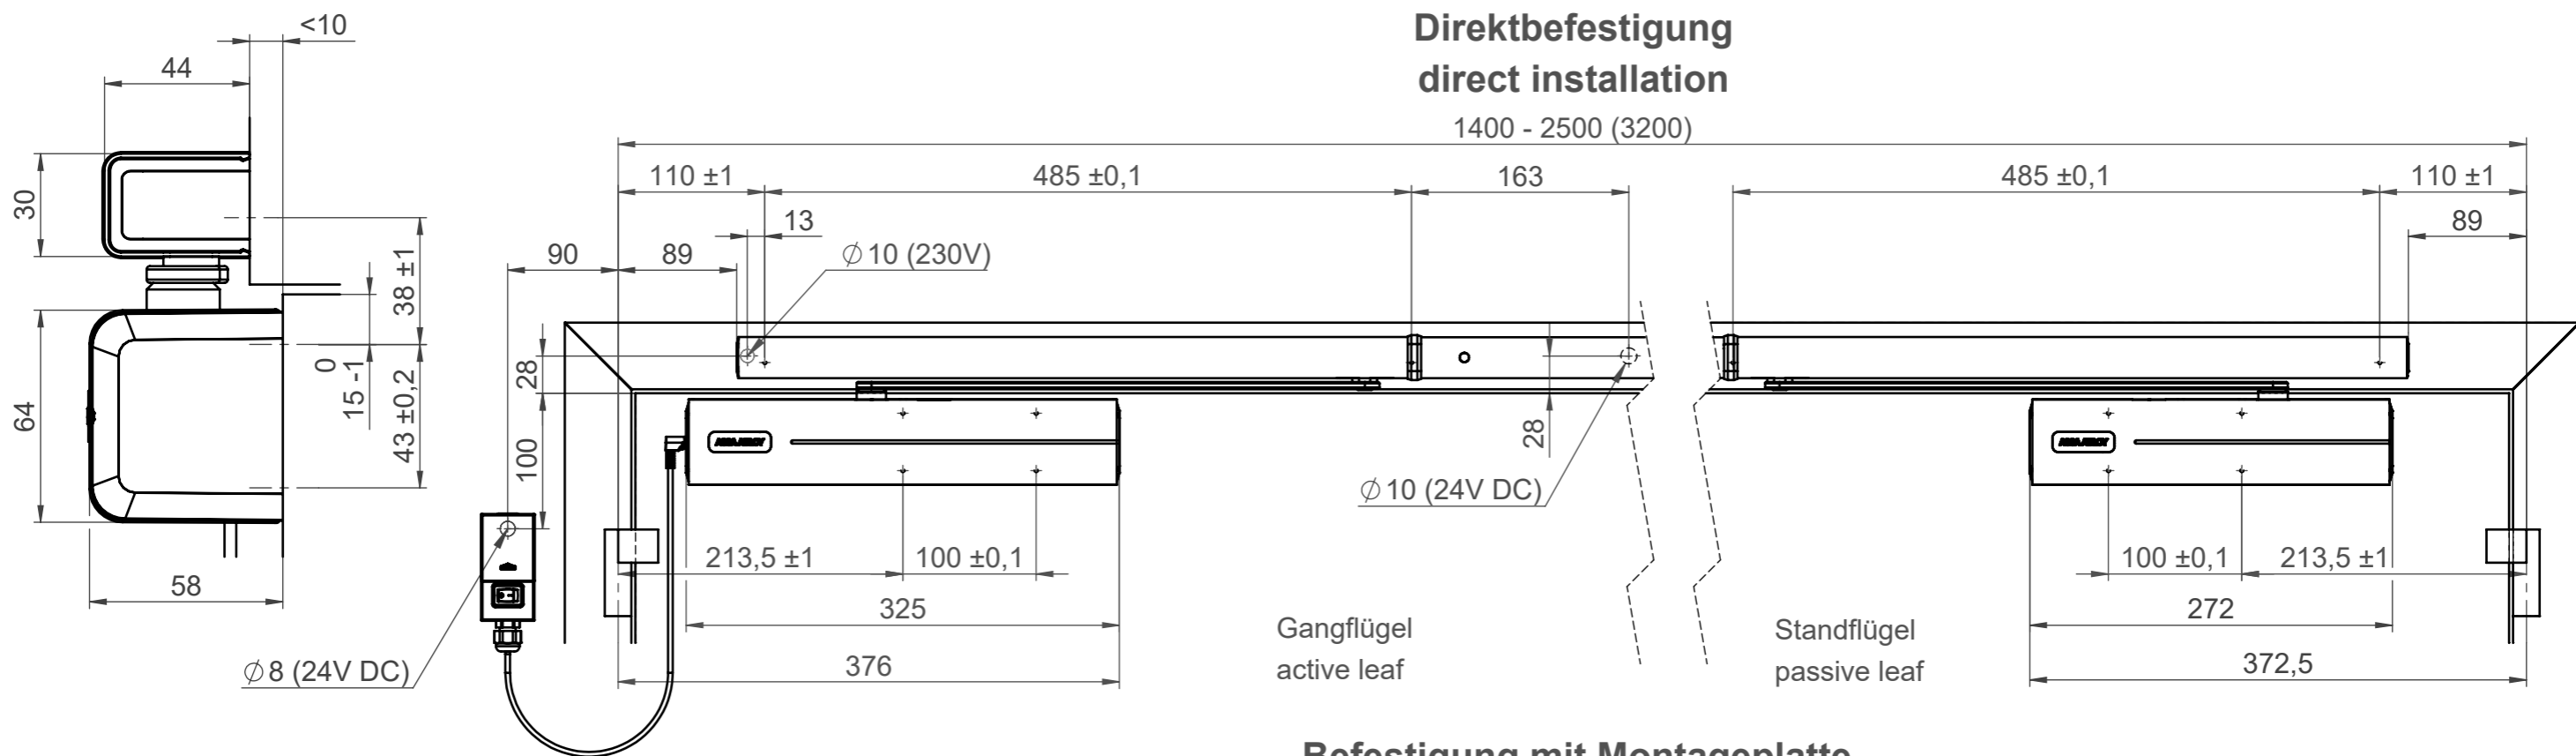

This work is copyright and no part may be reproduced, by any process, nor may any other exclusive right be exercised without the permission of ASSA ABLOY.

Direktbefestigung direct installation

1400 - 2500 (3200)

Befestigung mit Montageplatte installation with mounting plate

1400 - 2500 (3200)

State	Description	Date	Name						
Inspection Dimension				Name local language		DC700G-CO-FMS			
Surface:				Material:		General tolerance:			
Volume:	Weight:	Surface area:	Created (YYYY-MM-DD):	Designed by:	Drawn by:	Scale:	Projection:		
mm ³	gram	mm ²	2018-09-13	andsau	andsau	1:5 (A3)			
ASSA ABLOY			Door closer accessory			Alternate ID			
ASSA ABLOY Sicherheitstechnik GmbH			Standard installation hinge side			DC700G-CO-FMS-1000			
			Normalmontage Bandseite			Document ID		Rev.:	
						D001007564-001		1	