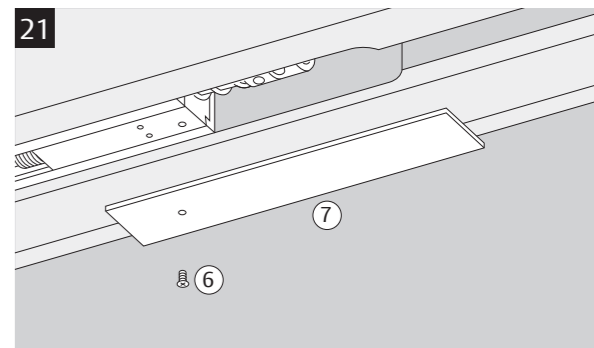

ASSA ABLOY

Abloy Oy
P.O.Box 108
80101 Joensuu
FINLAND
Tel.: +358-20 599 2501
Fax: +358-20 599 2209
www.assaabloy.com
www.abloy.com/dop

6.3.2019