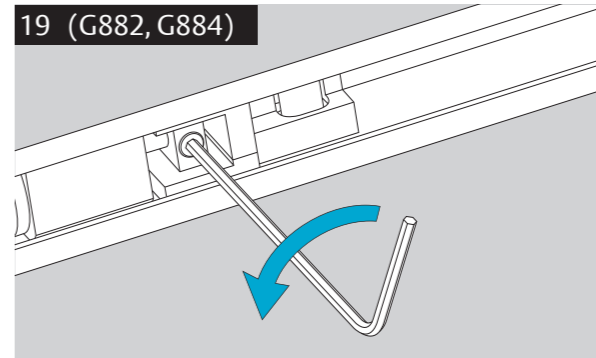

ASSA ABLOY

Abloy Oy
P.O.Box 108
80101 Joensuu
FINLAND
Tel.: +358-20 599 2501
Fax: +358-20 599 2209
www.assaabloy.com
www.abloy.com/dop

6.3.2019