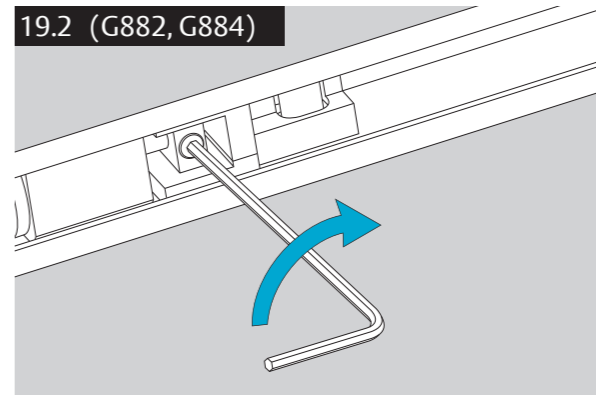

ASSA ABLOY

Abloy Oy
P.O.Box 108
80101 Joensuu
FINLAND
Tel.: +358-20 599 2501
Fax: +358-20 599 2209
www.assaabloy.com
www.abloy.com/dop

6.3.2019