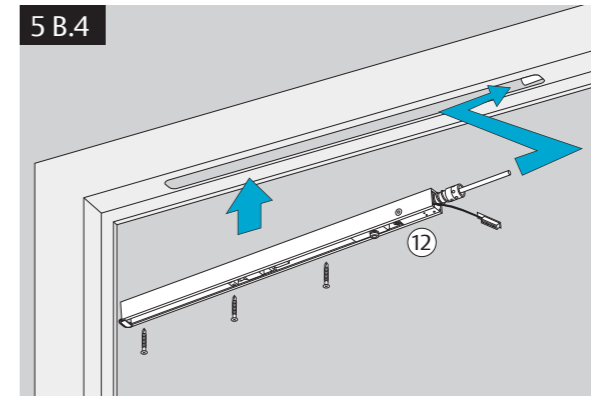

G881
G882
G884

ASSA ABLOY

Installation Instructions

9313777

CE	Abloy Oy, PO Box 108 80101 Joensuu, Finland www.abloy.com/dop	09	3	8	6	3	1	1	0	
	FD481 G881									EN 1158:1997/A1:2002/AC:2006 0432-CPD-0049
Dangerous substances: None										

CE	Abloy Oy, PO Box 108 80101 Joensuu, Finland www.abloy.com/dop	09	3	8	6	3	1	1	0	
	FD482/FD484 G882/G884									EN 1155:1997/A1:2002/AC:2006 0432-CPD-0050 EN 1158:1997/A1:2002/AC:2006 0432-CPD-0049
Dangerous substances: None										

G881, G884

6 (G882, G884)