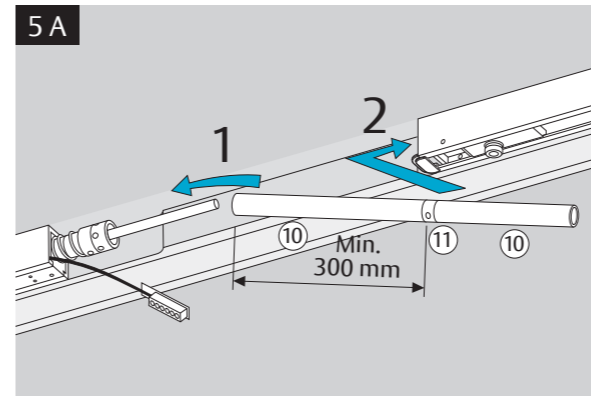

G881
G882
G884

ASSA ABLOY

Installation Instructions

9313777

CE	Abloy Oy, PO Box 108 80101 Joensuu, Finland www.abloy.com/dop	09	3	8	6	3	1	1	0	
	FD481 G881									EN 1158:1997/A1:2002/AC:2006 0432-CPD-0049
Dangerous substances: None										

CE	Abloy Oy, PO Box 108 80101 Joensuu, Finland www.abloy.com/dop	09	3	8	6	3	1	1	0	
	FD482/FD484 G882/G884									EN 1155:1997/A1:2002/AC:2006 0432-CPD-0050 EN 1158:1997/A1:2002/AC:2006 0432-CPD-0049
Dangerous substances: None										

G881, G884

6 (G882, G884)