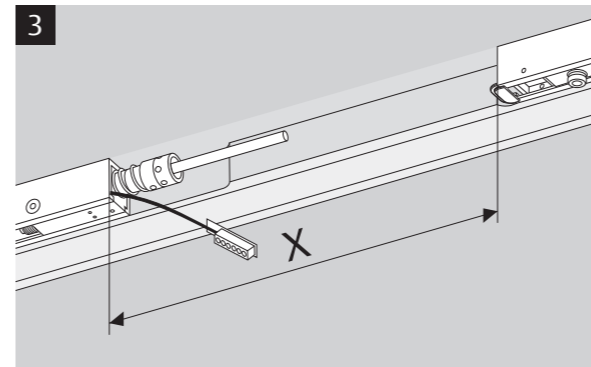

G881
G882
G884

ASSA ABLOY

Installation Instructions

9313777

CE	Abloy Oy, PO Box 108 80101 Joensuu, Finland www.abloy.com/dop	09	3	8	6	3	1	1	0	
	FD481 G881									EN 1158:1997/A1:2002/AC:2006 0432-CPD-0049
Dangerous substances: None										

CE	Abloy Oy, PO Box 108 80101 Joensuu, Finland www.abloy.com/dop	09	3	8	6	3	1	1	0	
	FD482/FD484 G882/G884									EN 1155:1997/A1:2002/AC:2006 0432-CPD-0050 EN 1158:1997/A1:2002/AC:2006 0432-CPD-0049
Dangerous substances: None										

G881, G884

6 (G882, G884)