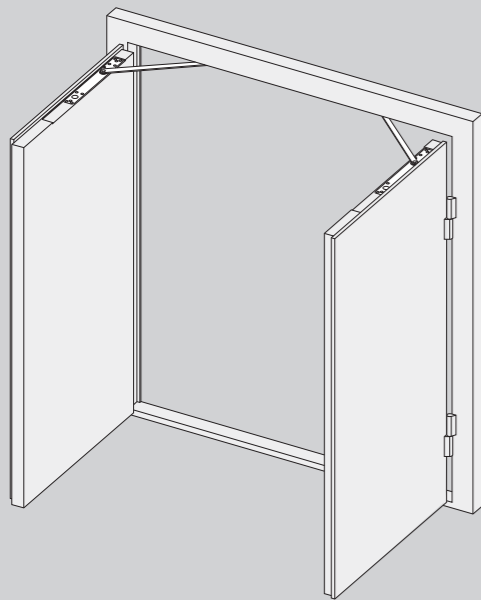

G881
G882
G884

ASSA ABLOY

Installation Instructions

9313777

| | | | | | | | | | |
|----------------------------|---|----|---|---|---|---|---|---|---|
| CE | Abloy Oy, PO Box 108 80101 Joensuu, Finland www.abloy.com/dop | 09 | 3 | 8 | 6 | 3 | 1 | 1 | 0 |
| | FD481 G881 | | | | | | | | |
| Dangerous substances: None | | | | | | | | | |