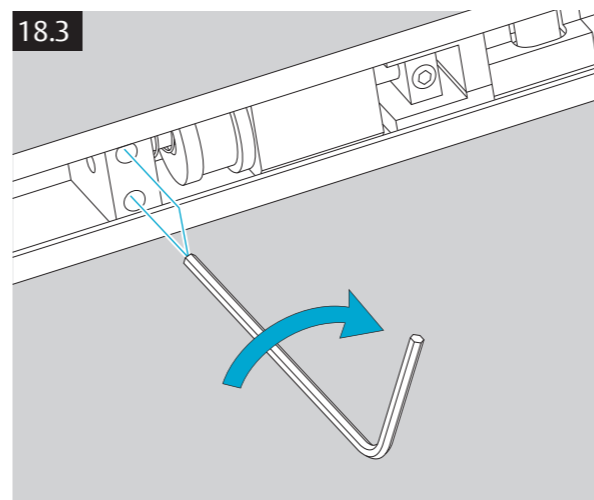

ASSA ABLOY

Abloy Oy
P.O.Box 108
80101 Joensuu
FINLAND
Tel.: +358-20 599 2501
Fax: +358-20 599 2209
www.assaabloy.com
www.abloy.com/dop

6.3.2019