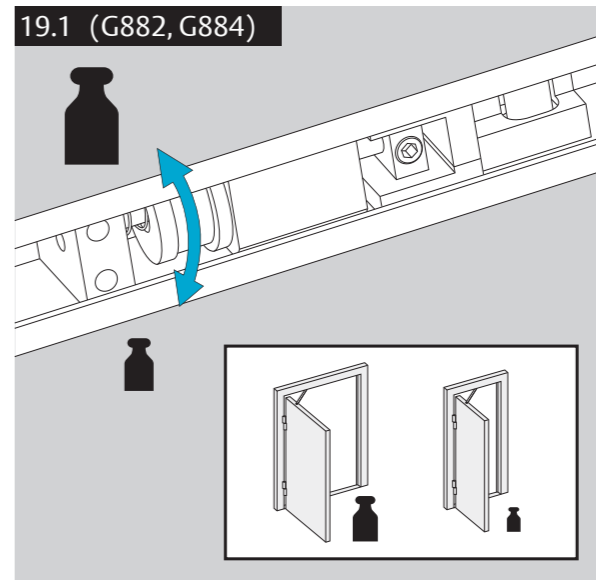

ASSA ABLOY

Abloy Oy
P.O.Box 108
80101 Joensuu
FINLAND
Tel.: +358-20 599 2501
Fax: +358-20 599 2209
www.assaabloy.com
www.abloy.com/dop

6.3.2019