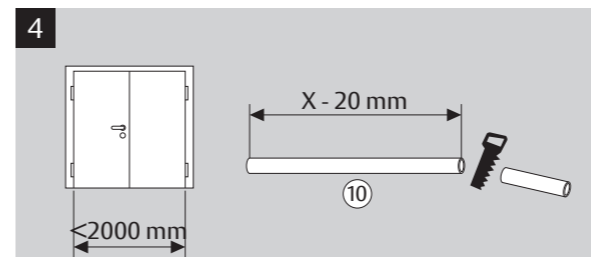

G881
G882
G884

ASSA ABLOY

Installation Instructions

9313777

CE	Abloy Oy, PO Box 108 80101 Joensuu, Finland www.abloy.com/dop	09	3	8	6	3	1	1	0	
	FD481 G881									EN 1158:1997/A1:2002/AC:2006 0432-CPD-0049
Dangerous substances: None										

CE	Abloy Oy, PO Box 108 80101 Joensuu, Finland www.abloy.com/dop	09	3	8	6	3	1	1	0	
	FD482/FD484 G882/G884									EN 1155:1997/A1:2002/AC:2006 0432-CPD-0050 EN 1158:1997/A1:2002/AC:2006 0432-CPD-0049
Dangerous substances: None										

G881, G884

6 (G882, G884)