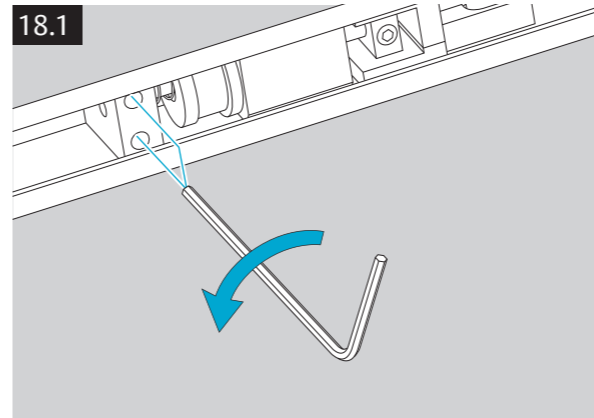

ASSA ABLOY

Abloy Oy
P.O.Box 108
80101 Joensuu
FINLAND
Tel.: +358-20 599 2501
Fax: +358-20 599 2209
www.assaabloy.com
www.abloy.com/dop

6.3.2019