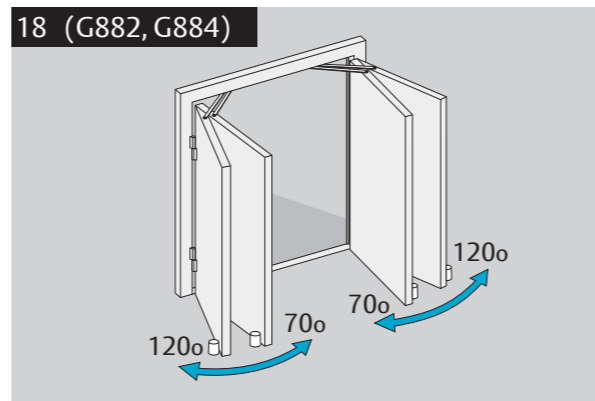

ASSA ABLOY

Abloy Oy
P.O.Box 108
80101 Joensuu
FINLAND
Tel.: +358-20 599 2501
Fax: +358-20 599 2209
www.assaabloy.com
www.abloy.com/dop

6.3.2019