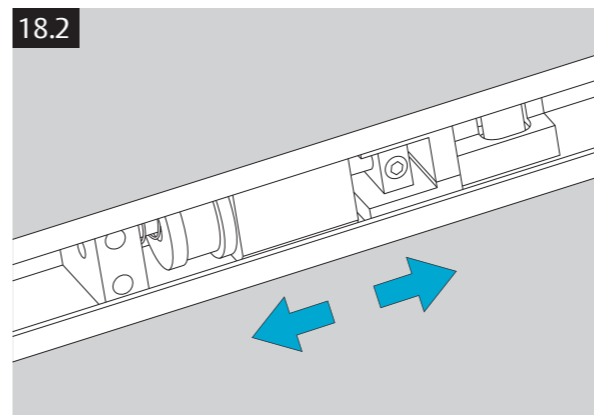

ASSA ABLOY

Abloy Oy
P.O.Box 108
80101 Joensuu
FINLAND
Tel.: +358-20 599 2501
Fax: +358-20 599 2209
www.assaabloy.com
www.abloy.com/dop

6.3.2019