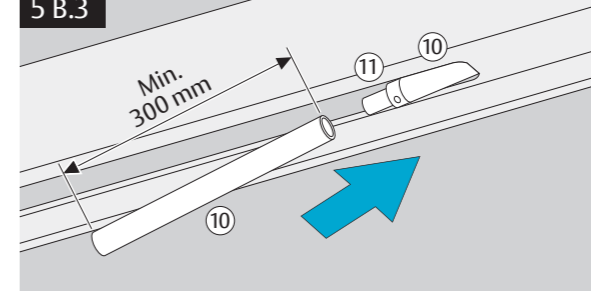

G881
G882
G884

ASSA ABLOY

Installation Instructions

9313777

CE	Abloy Oy, PO Box 108 80101 Joensuu, Finland www.abloy.com/dop	09	3	8	6	3	1	1	0	
	FD481 G881									EN 1158:1997/A1:2002/AC:2006 0432-CPD-0049
Dangerous substances: None										

CE	Abloy Oy, PO Box 108 80101 Joensuu, Finland www.abloy.com/dop	09	3	8	6	3	1	1	0	
	FD482/FD484 G882/G884									EN 1155:1997/A1:2002/AC:2006 0432-CPD-0050 EN 1158:1997/A1:2002/AC:2006 0432-CPD-0049
Dangerous substances: None										

G881, G884

6 (G882, G884)