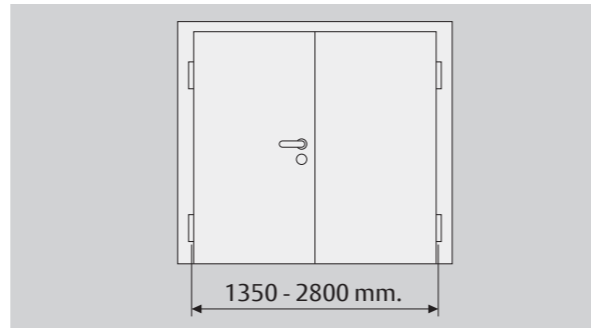

G881
G882
G884

ASSA ABLOY

Installation Instructions

9313777

CE	Abloy Oy, PO Box 108 80101 Joensuu, Finland www.abloy.com/dop	09	3	8	6	3	1	1	0	
	FD481 G881									EN 1158:1997/A1:2002/AC:2006 0432-CPD-0049
Dangerous substances: None										

CE	Abloy Oy, PO Box 108 80101 Joensuu, Finland www.abloy.com/dop	09	3	8	6	3	1	1	0	
	FD482/FD484 G882/G884									EN 1155:1997/A1:2002/AC:2006 0432-CPD-0050 EN 1158:1997/A1:2002/AC:2006 0432-CPD-0049
Dangerous substances: None										

G881, G884

6 (G882, G884)