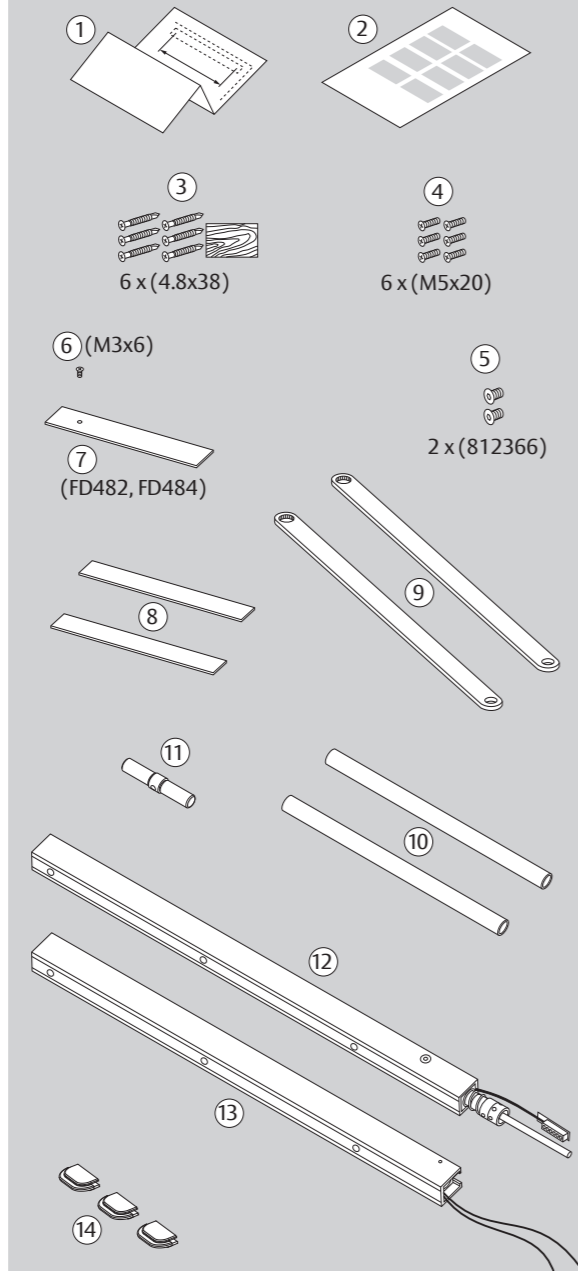

G881
G882
G884

ASSA ABLOY

Installation Instructions

9313777

CE	Abloy Oy, PO Box 108 80101 Joensuu, Finland www.abloy.com/dop	09	3	8	6	3	1	1	0	
	FD481 G881									EN 1158:1997/A1:2002/AC:2006 0432-CPD-0049
Dangerous substances: None										

CE	Abloy Oy, PO Box 108 80101 Joensuu, Finland www.abloy.com/dop	09	3	8	6	3	1	1	0	
	FD482/FD484 G882/G884									EN 1155:1997/A1:2002/AC:2006 0432-CPD-0050 EN 1158:1997/A1:2002/AC:2006 0432-CPD-0049
Dangerous substances: None										

G881, G884

6 (G882, G884)