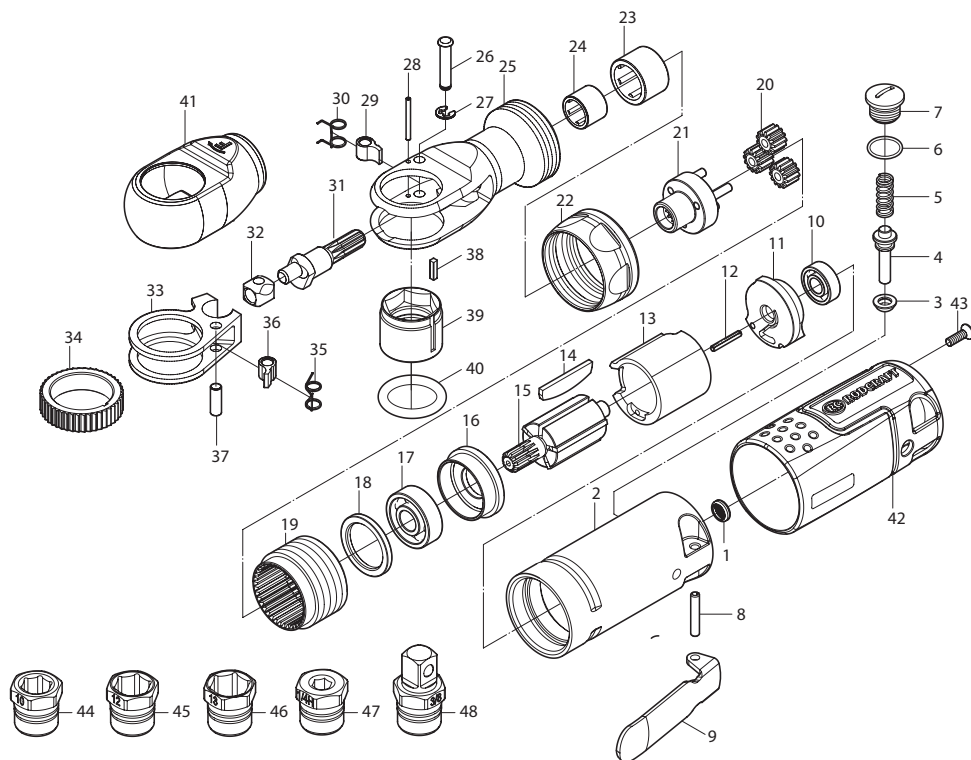

**RODCRAFT®****Mini multifunctional ratchet wrench****Model  
RC3202****Serie  
A**

Pos.	Artikelnr.	Description	Anz.
33	8958000990	Yoke	1
44	8958001037	Socket 10mm	1
45	8958001038	Socket 12mm	1
46	8958001039	Socket 13mm	1
47	8958001040	Bit Holder 1/4"	1
48	8958001041	Anvil 3/8"	1
<b>A</b>	<b>8958001033</b>	<b>Trigger kit</b>	<b>1</b>
8		Spring pin	1
9		Trigger	1
<b>B</b>	<b>8958001027</b>	<b>Throttle valve kit</b>	<b>1</b>
3		Anvil collar	1
4		Pin valve rod	1
5		Spring	1
6		O-ring (P9)	1
7		Screw	1
<b>C</b>	<b>8958001034</b>	<b>Ratchet head replacement kit</b>	<b>1</b>
26		Pin	1
27		E-ring	1
28		Spring pin	1
29		Ratchet pawl	1
30		Spring	1
38		Key	1
39		Bushing	1
40		O-ring (15819 ø15.8*ø1.9)	1
<b>TK</b>	<b>8958001028</b>	<b>Tune-up kit</b>	<b>1</b>
1		Air strainer	1
3		Anvil collar	1
5		Spring	1
6		O-ring (P9)	1
8		Spring pin	1
12		Spring pin	1
14	8958000912	Blade (Set of 5)	1
43		Screw	1

Pos.	Artikelnr.	Description	Anz.
2		Housing	1
10		Ball bearing (696ZZ)	1
11		Rear plate	1
13		Cylinder	1
15		Rotor	1
16		Front plate	1
17		Ball bearing (608ZZ)	1
18		Washer	1
19		Internal gear	1
20		Gear	3
21		Gear carrier	1
22		Lock nut	1
23		Needle bearing (HK1212)	1
24		Needle bearing (HK0910)	1
25		Ratchet housing	1
31		Eccentric shaft	1
32		Drive bushing	1
34		Gear	1
38		Key	1
39		Bushing	1
40		O-ring (15819 ø15.8*ø1.9))	1
41		Cover	1
42		Cover	1

Item#	Tightening Torque(N.m)	Dir	Glue/Grease
19	56		Thread Fixative T43
43	0.25		N/A

	8950900061	Warning Label
	8956000414	Safety Instructions

Recommended Accessories	
	8955000117 RCA1000 Motor Oil 1L

Bei Ersatzteilbestellungen bitte Artikelnummer und Bezeichnung angeben! -

To order spare parts pls. indicate Part-No. and Description

Ref: 8956002054 / Rev: 03 - 05/2022

1/1