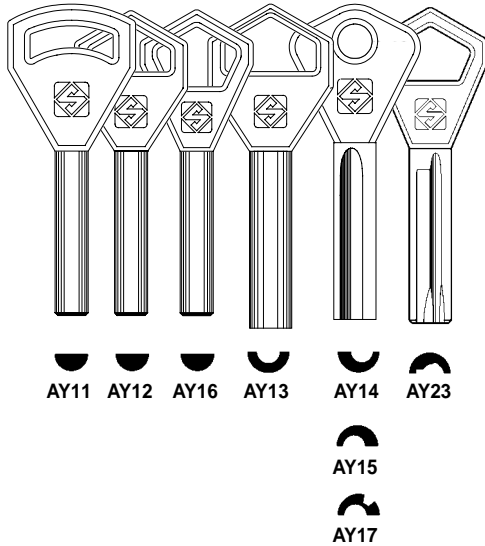

PER:
FOR: **ABLOY (S)**

OPTIONAL

• CODE

D713653ZB
 "AY" carriage
 Carrello "AY"
 "AY" Schlitten
 Chariot "AY"
 Carro "AY"

STANDARD

• CODE

D913645ZR
 Cutter
 Fresa
 Fräser
 Fraise
 Fresa

OPTIONAL